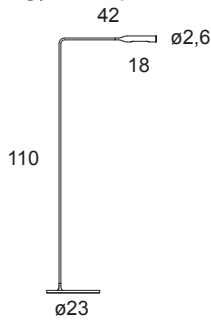

# Flo Floor

Designer

Foster + Partners - 2011

LED lights for floor, in varnish coated aluminium and steel. Its head rotates by 300° for direct lighting, arms pivot on their bases by 120°. LED 6W by Citizen® 3.000° K, which you can switch on with one click for full light intensity, with two clicks for half light intensity. The maximum energy absorption is 8W.

Denominazione - Name - Name **Flo Floor (cod. 945)**

Certificazioni - Certificates - Prüfzeichen  

Normative - Norms - Normen **EN 60-598-1 (CEI 34-21)**

Fonte luminosa - Light sources - Leuchtmittel **1 x Citizen® 6W • LED 3000°K • 475 lm • Ra85**