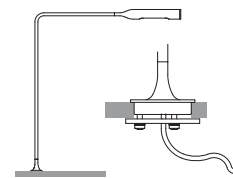

Cod. 960
Flo Grommet F46