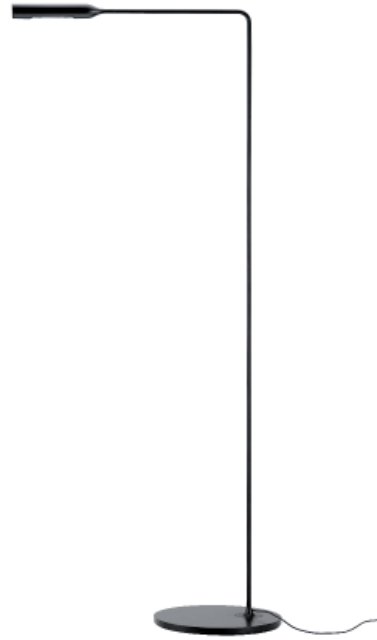

# Flo Floor

Designer

Foster + Partners - 2011

LED lights for floor, in varnish coated aluminium and steel. Its head rotates by 300° for direct lighting, arms pivot on their bases by 120°. LED 6W by Citizen® 3.000° K, which you can switch on with one click for full light intensity, with two clicks for half light intensity. The maximum energy absorption is 8W.

Denominazione - Name - Name **Flo Floor (cod. 945)**

Certificazioni - Certificates - Prüfzeichen  

Normative - Norms - Normen **EN 60-598-1 (CEI 34-21)**

Fonte luminosa - Light sources - Leuchtmittel **1 x Citizen® 6W • LED 3000°K • 475 lm • Ra85**